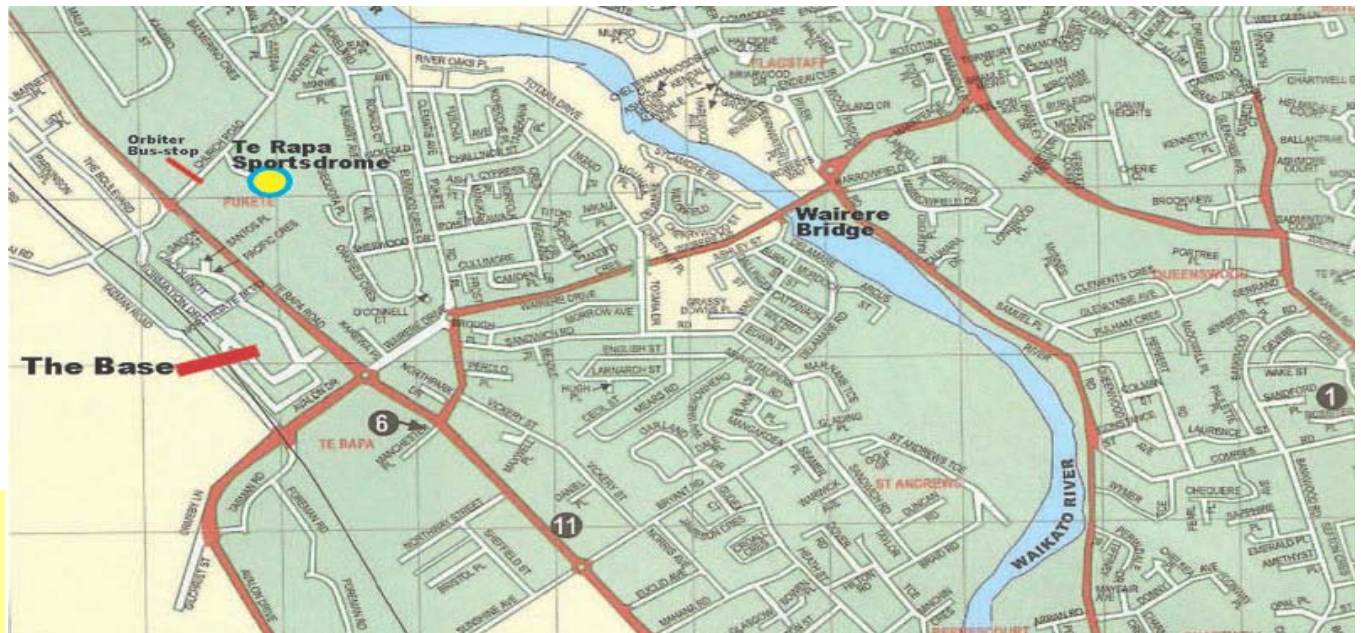

The Draw will also be published on the Waikato Volleyball Association website: <http://www.volleyballwaikato.org.nz>
For further information, contact Dave Macpherson on 021-477 388, or email: volleyballwaikato@xtra.co.nz.